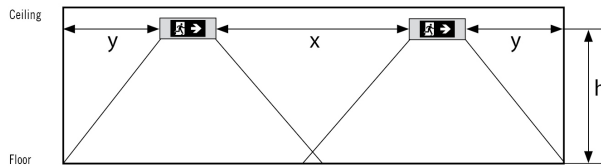

### Koblingsskjema

---

---

Permanentkobling

### Prosjekteringshjelp

Distances to be observed for the escape route at 1 Lux (according to DIN EN 1838)

Emergency light type	Distance	Wall installation		Ceiling installation (diagonal to emergency exit)		
		h = 2,50 m	h = 3,00 m	h = 2,50 m	h = 3,00 m	h = 3,50 m
SLA EL ... without symbol sheet	x	6,00 m	6,00 m	8,00 m	8,00 m	8,30 m
	y	2,00 m	2,00 m	3,00 m	2,80 m	2,70 m
SLA EL ... with symbol	x	5,40 m	5,50 m	6,30 m	6,50 m	6,50 m
	y	2,00 m	1,70 m	2,30 m	2,20 m	2,00 m